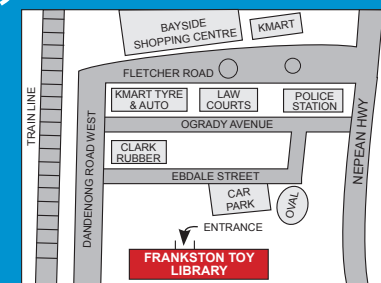

Opening Hours

Thu & Fri 10am – 5pm
Sat 10am – 4pm

www.frankstontoylibrary.org.au